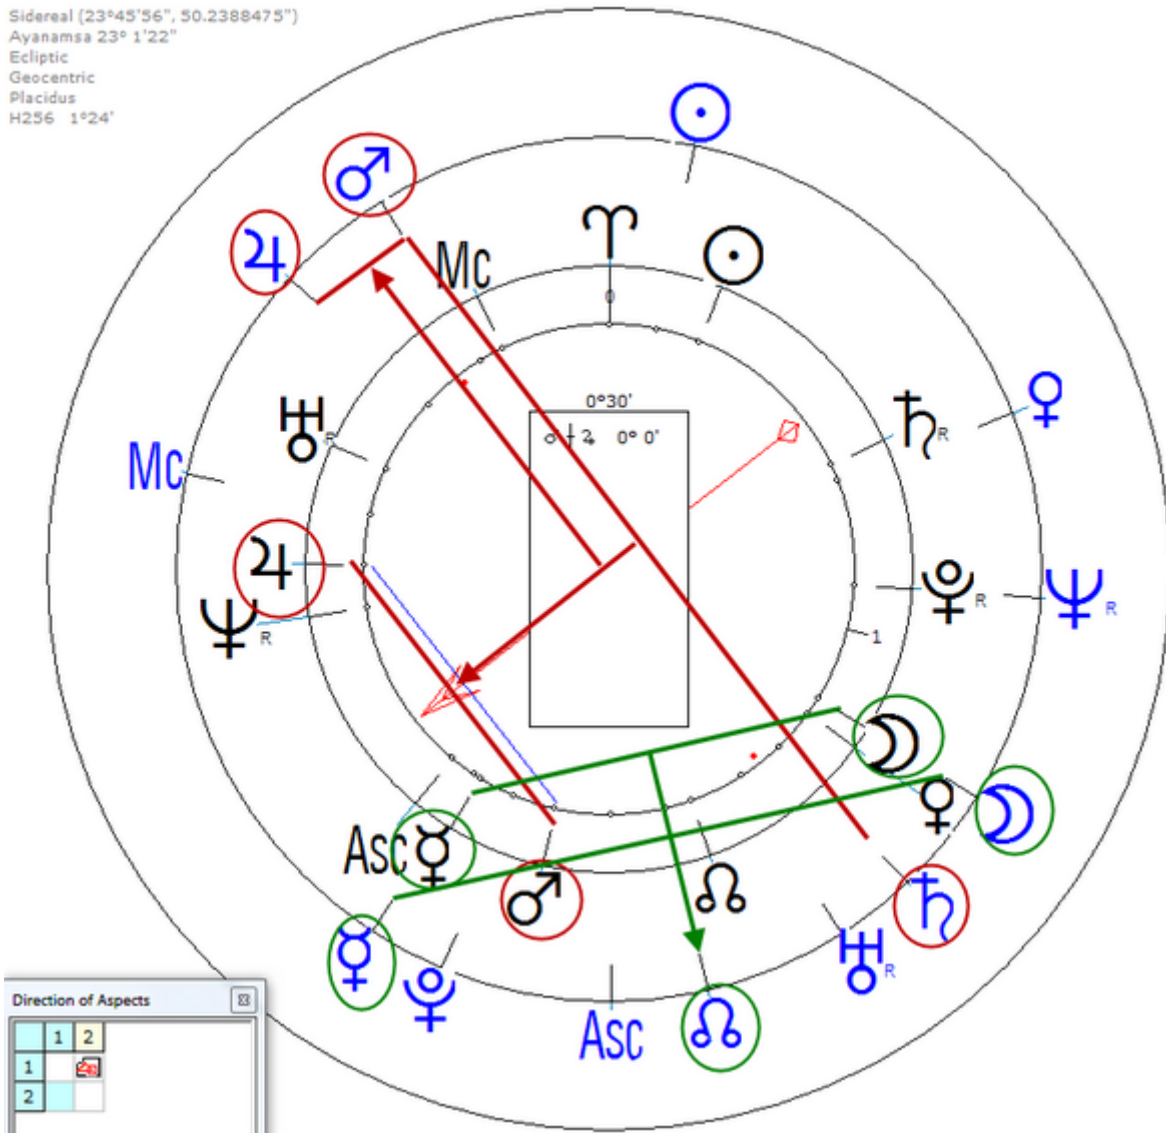

Lunar Return (Harmonic 256)

Lunar $\♂/\♃$ = Lunar $\♂/\♃$ (Gunshot) = $\♂_n/\♃_n$

Lunar $\♃/\♀$ = Lunar $\♃/\♀$ = $\♃_n/\♀_n$

Dewaere, Patrick
26 January 1947 Sun 10:30 (GMT+1) 48n31 2w47
Saint Brieuc, France
Sidereal (23°45'56", 50.2389475")
Ayanamsa 23° 1'22"
Ecliptic
Geocentric
Placidus
H256 1°24'